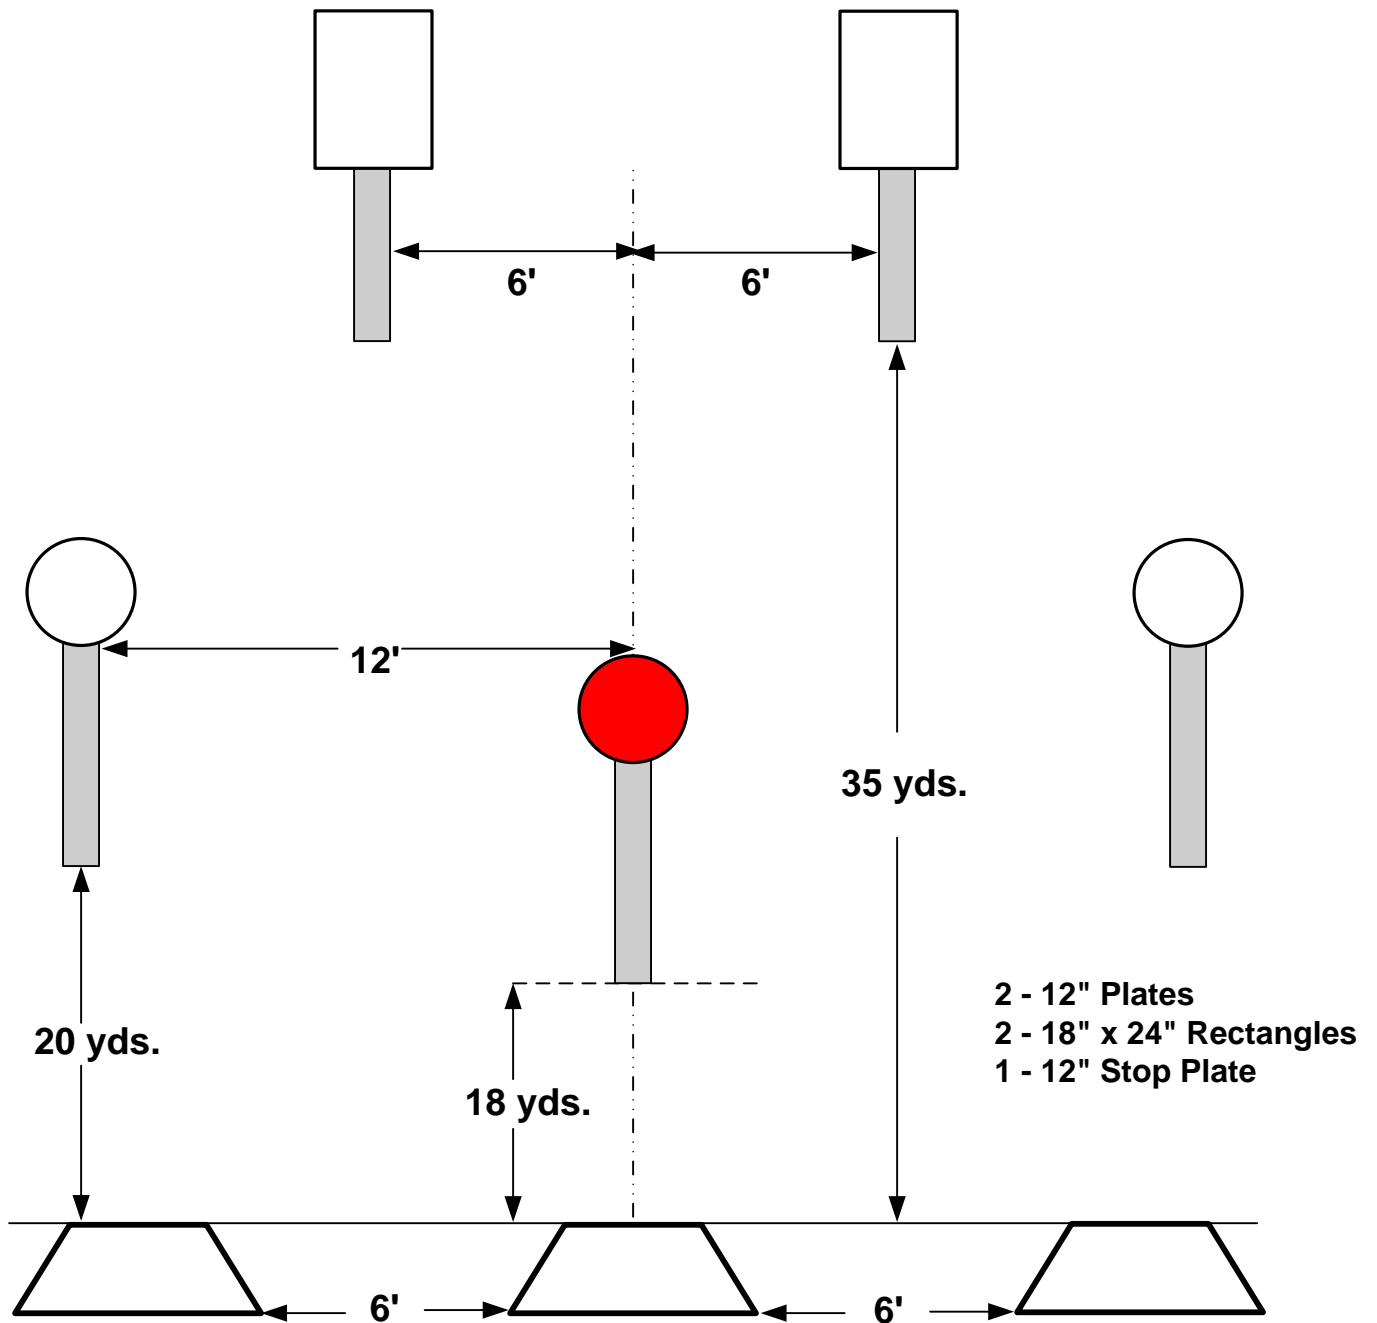

SMOKE & HOPE

SHOWDOWN

OUTER LIMITS

4 - 12" Plates
 1 - 18" x 24" Rectangle Stop Plate

SPEED OPTION

- 2 - 10" Plates
- 2 - 12" Plates (6 foot tall)
- 1 - 12" Stop Plate

PENDULUM

4 - 10" Plates
1 - 12" Stop Plate

FIVE TO GO

ROUNDABOUT

ACCELERATOR