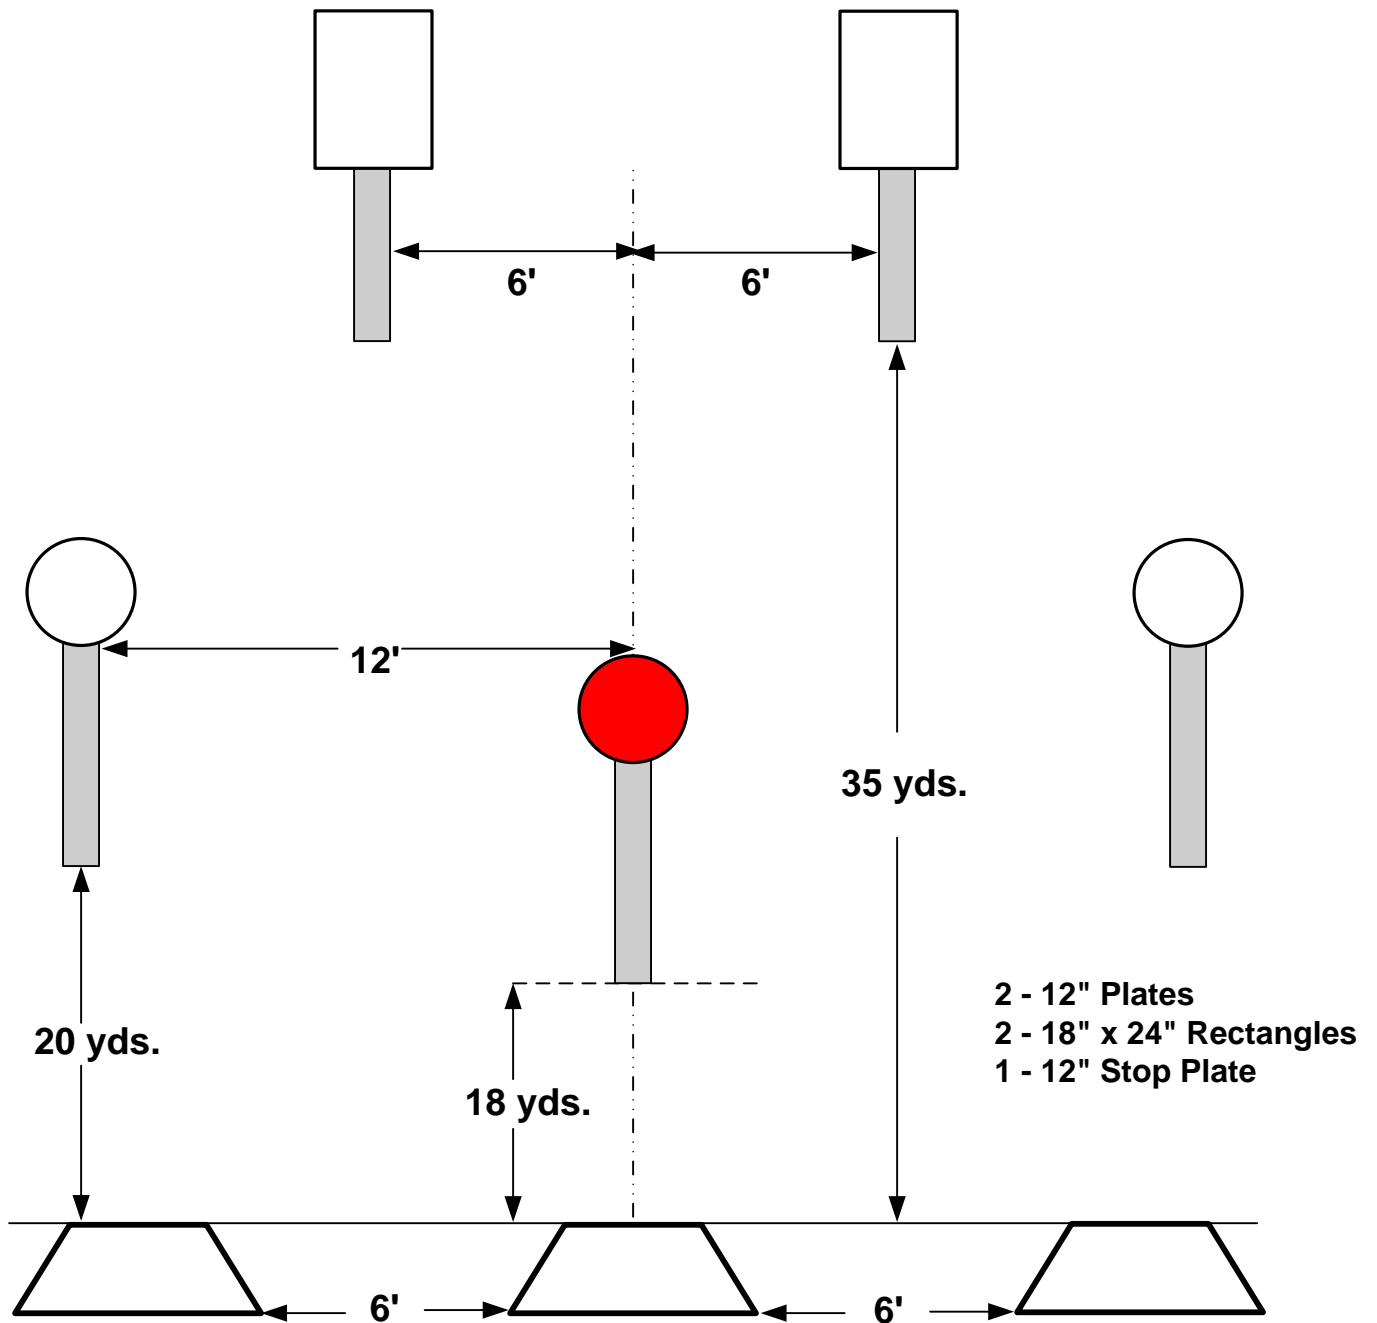

OUTER LIMITS