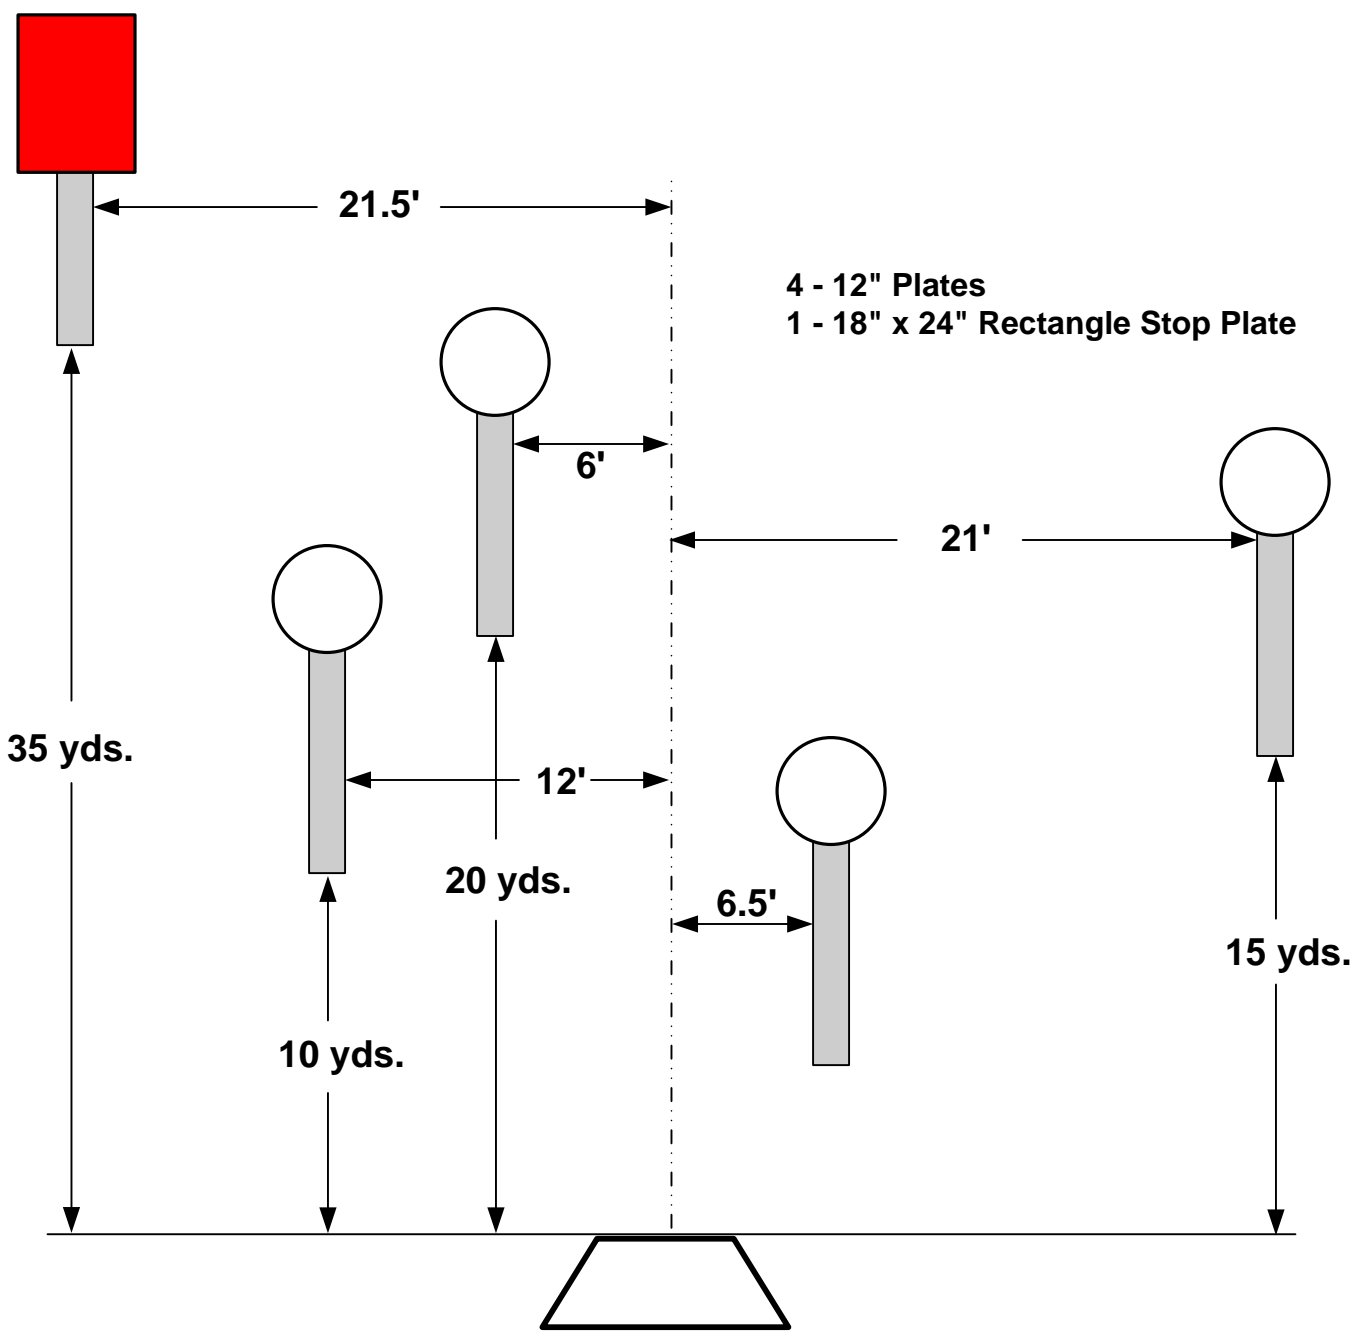

SMOKE & HOPE

SHOWDOWN

OUTER LIMITS

4 - 12" Plates
 1 - 18" x 24" Rectangle Stop Plate

SPEED OPTION

- 2 - 10" Plates
- 2 - 12" Plates (6 foot tall)
- 1 - 12" Stop Plate

PENDULUM

4 - 10" Plates
1 - 12" Stop Plate

FIVE TO GO

ROUNDABOUT

ACCELERATOR