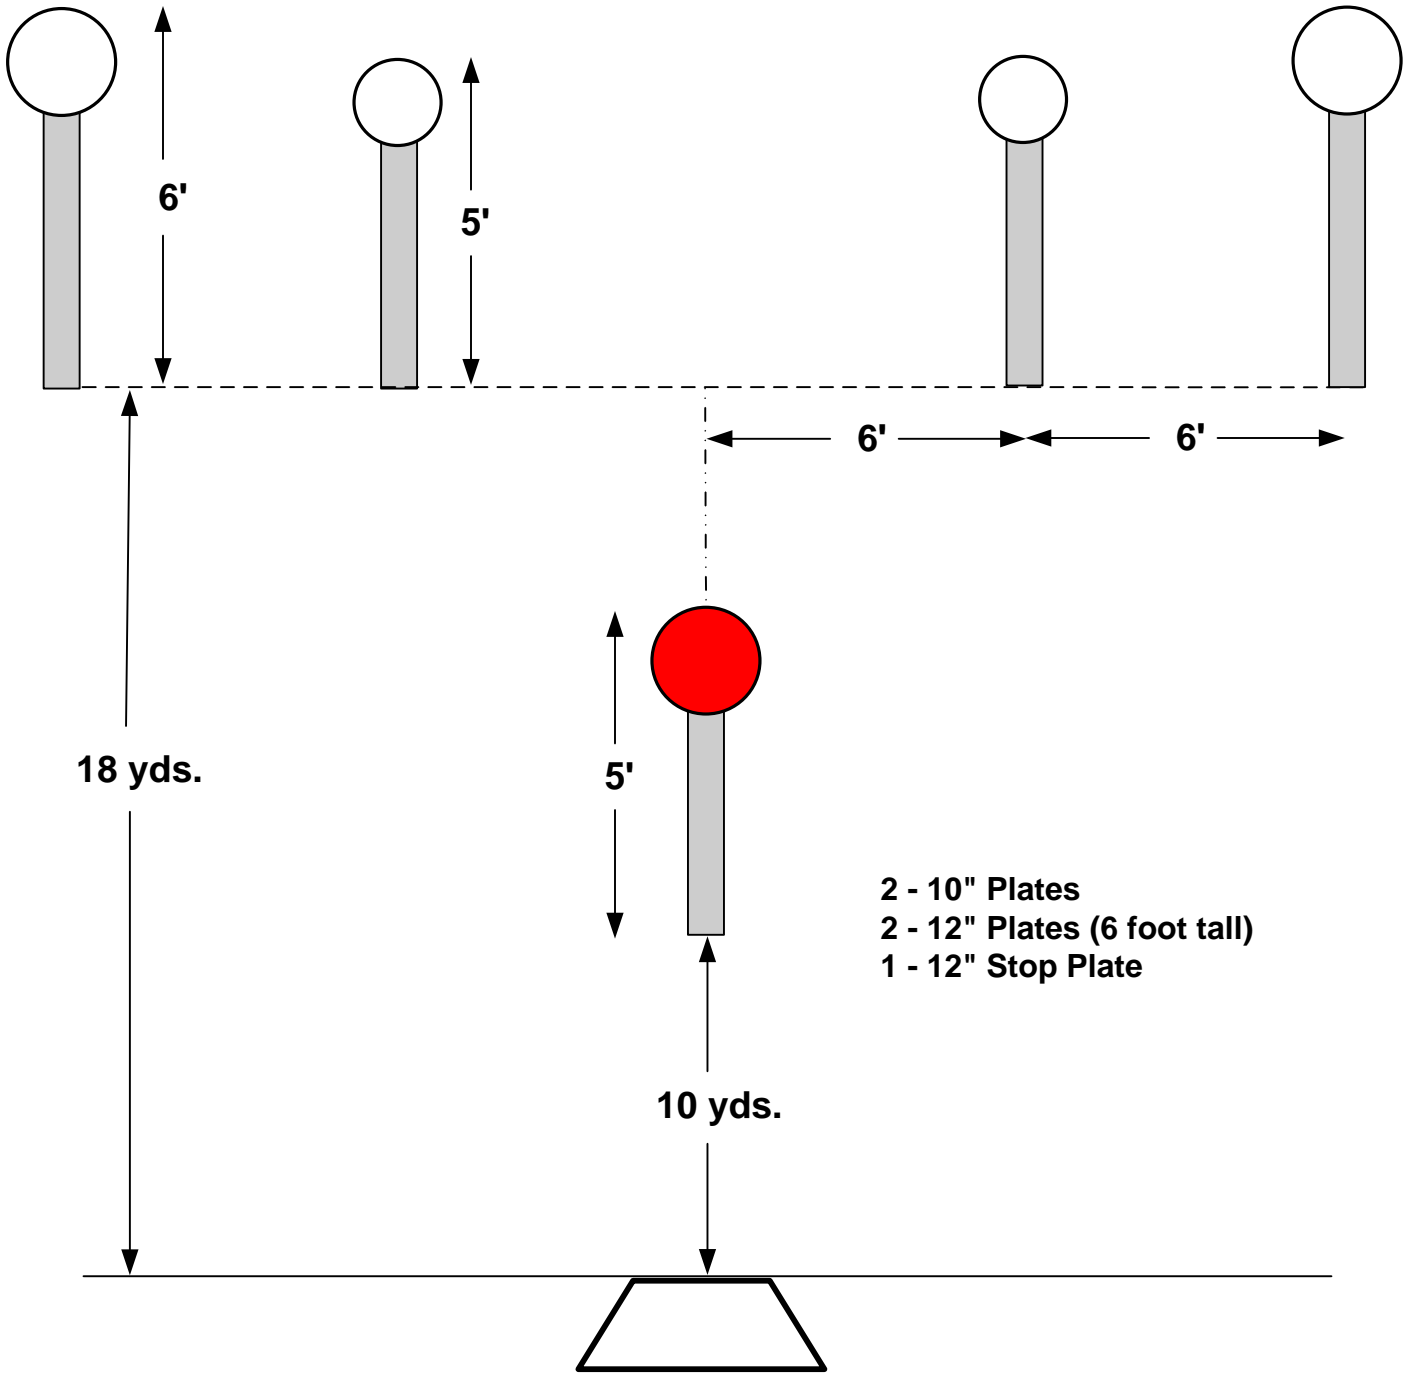

SMOKE & HOPE

SHOWDOWN

OUTER LIMITS

4 - 12" Plates
 1 - 18" x 24" Rectangle Stop Plate

SPEED OPTION

- 2 - 10" Plates
- 2 - 12" Plates (6 foot tall)
- 1 - 12" Stop Plate

PENDULUM

4 - 10" Plates
1 - 12" Stop Plate