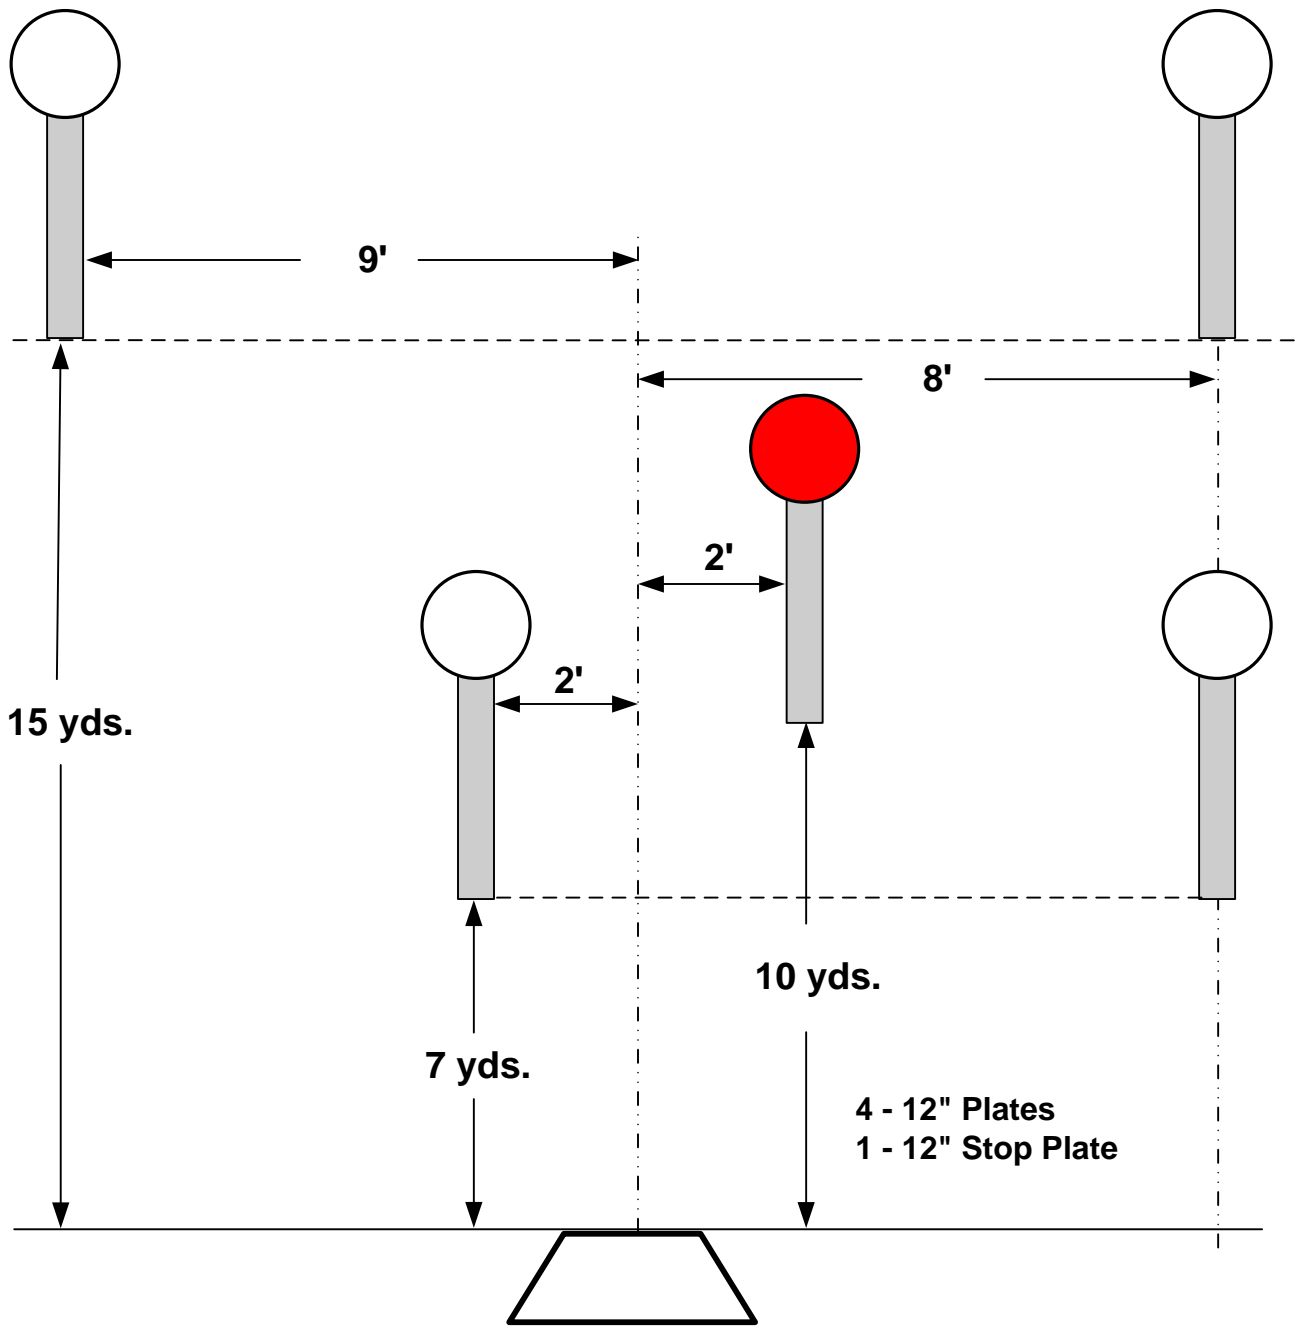

SMOKE & HOPE

SHOWDOWN

OUTER LIMITS

4 - 12" Plates
 1 - 18" x 24" Rectangle Stop Plate

SPEED OPTION

- 2 - 10" Plates
- 2 - 12" Plates (6 foot tall)
- 1 - 12" Stop Plate

PENDULUM

4 - 10" Plates
1 - 12" Stop Plate

FIVE TO GO

ROUNDABOUT

ACCELERATOR