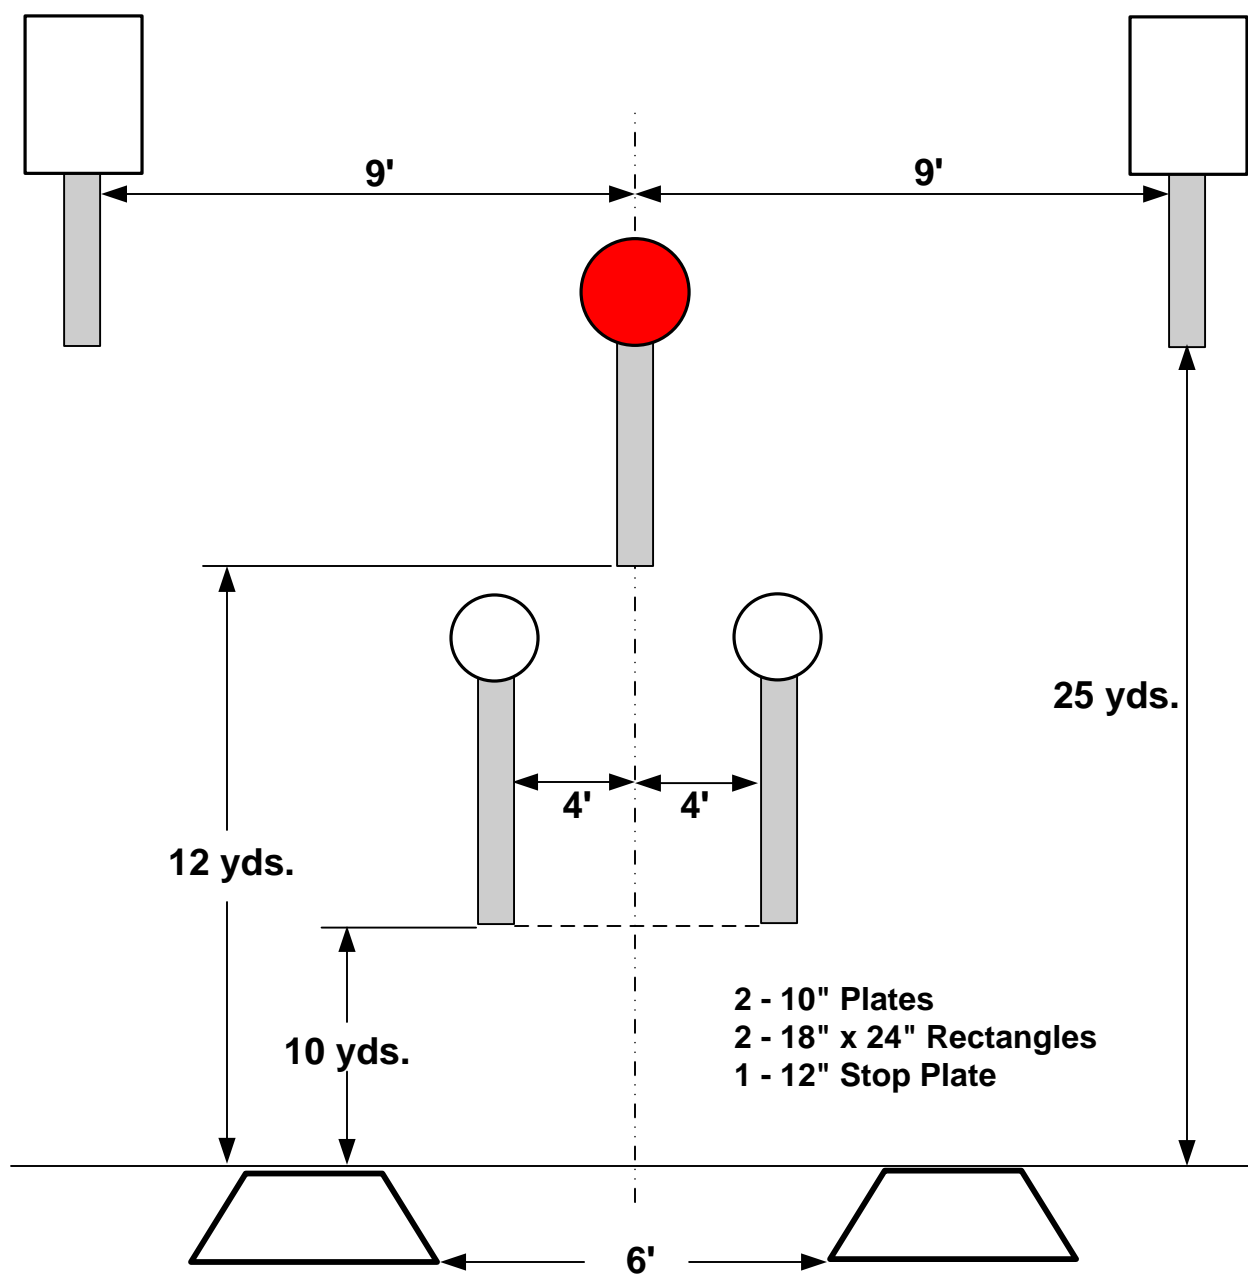

SMOKE & HOPE

SHOWDOWN

OUTER LIMITS

4 - 12" Plates
 1 - 18" x 24" Rectangle Stop Plate

SPEED OPTION

- 2 - 10" Plates
- 2 - 12" Plates (6 foot tall)
- 1 - 12" Stop Plate

PENDULUM

4 - 10" Plates
1 - 12" Stop Plate

FIVE TO GO

ROUNDABOUT

ACCELERATOR