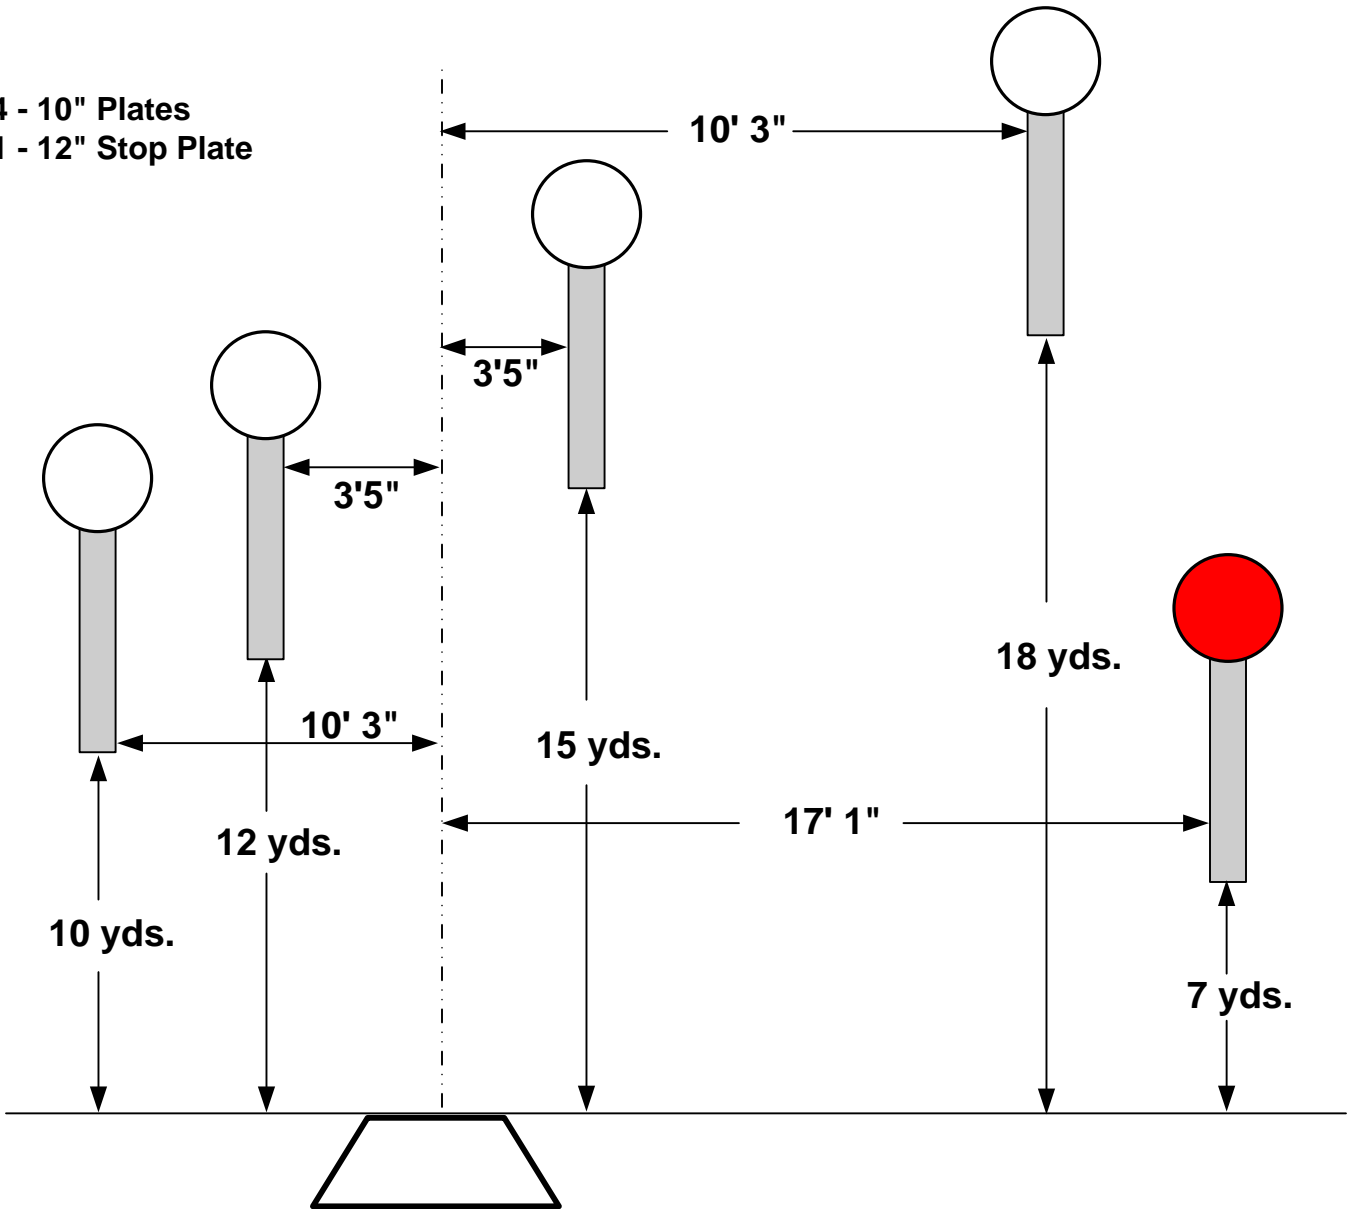

# SHOWDOWN

- 2 - 12" Plates
- 2 - 18" x 24" Rectangles
- 1 - 12" Stop Plate

# OUTER LIMITS

4 - 12" Plates  
 1 - 18" x 24" Rectangle Stop Plate

# SPEED OPTION

- 2 - 10" Plates
- 2 - 12" Plates (6 foot tall)
- 1 - 12" Stop Plate

# PENDULUM

4 - 10" Plates  
1 - 12" Stop Plate