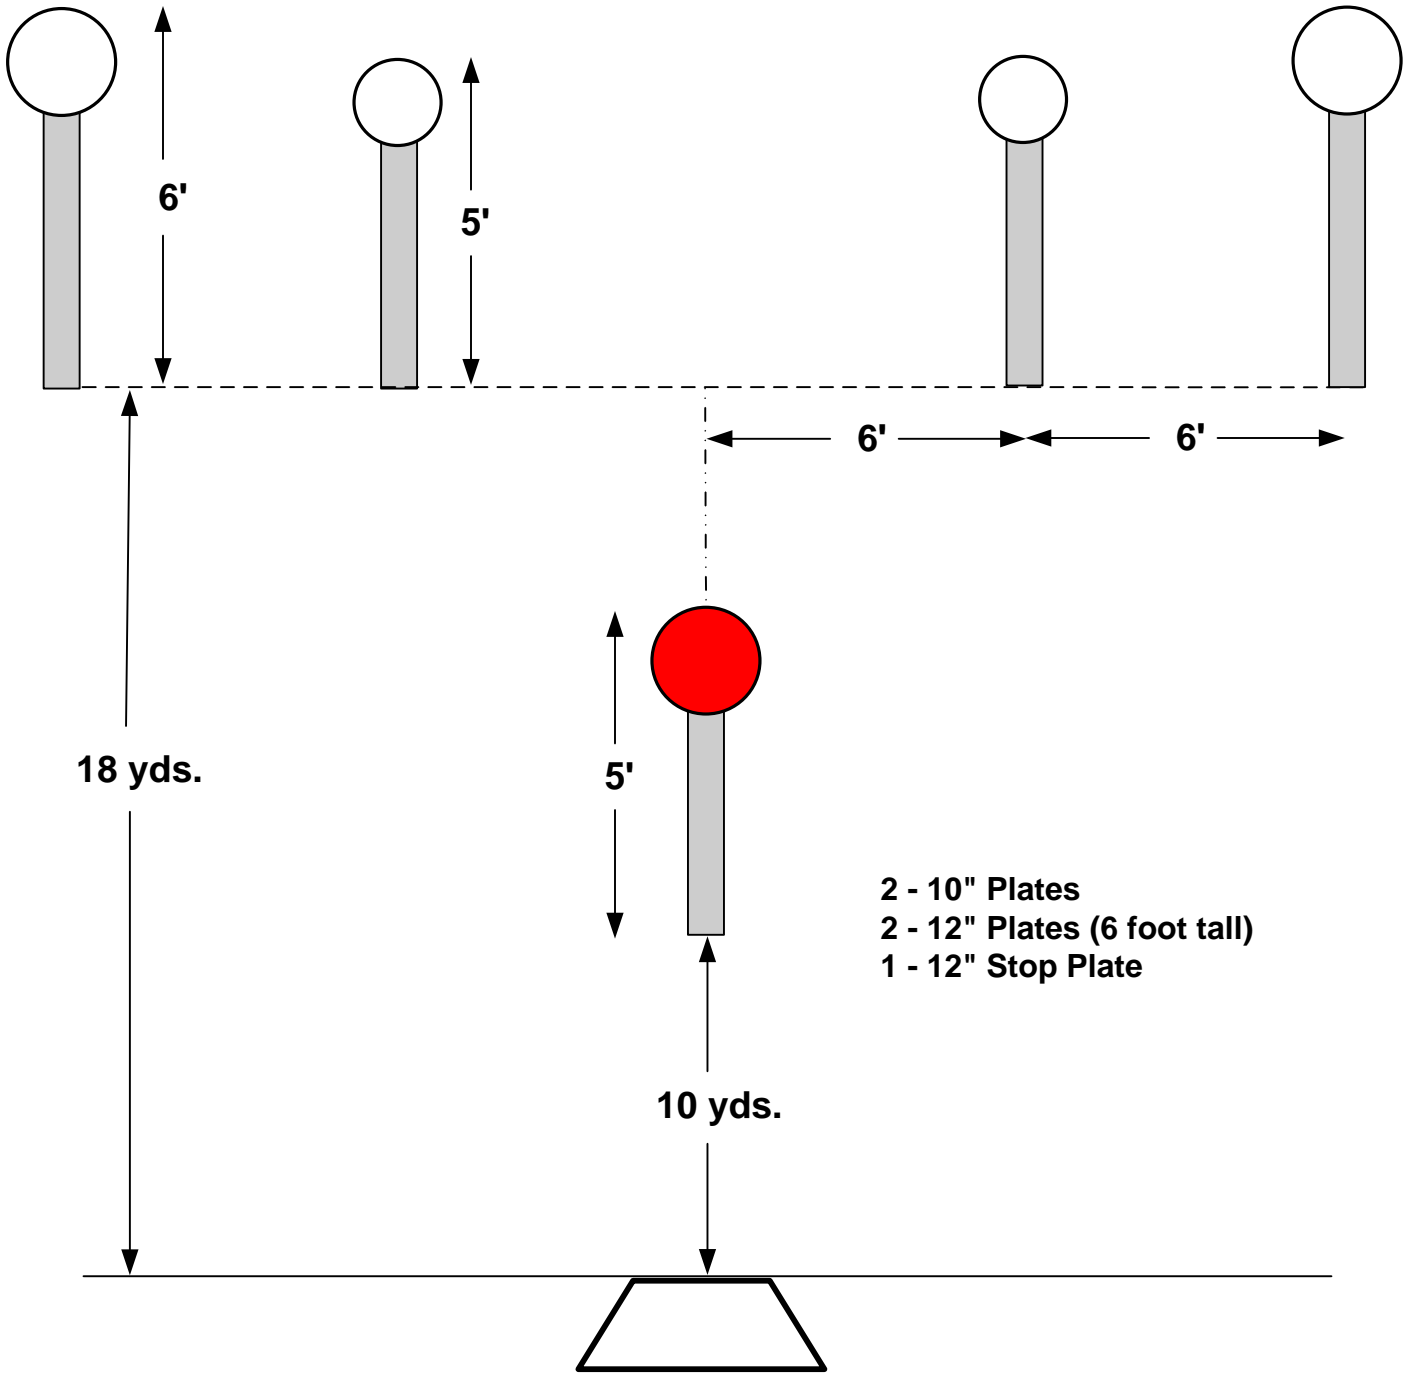

- 2 - 10" Plates
- 2 - 12" Plates (6 foot tall)
- 1 - 12" Stop Plate

PENDULUM