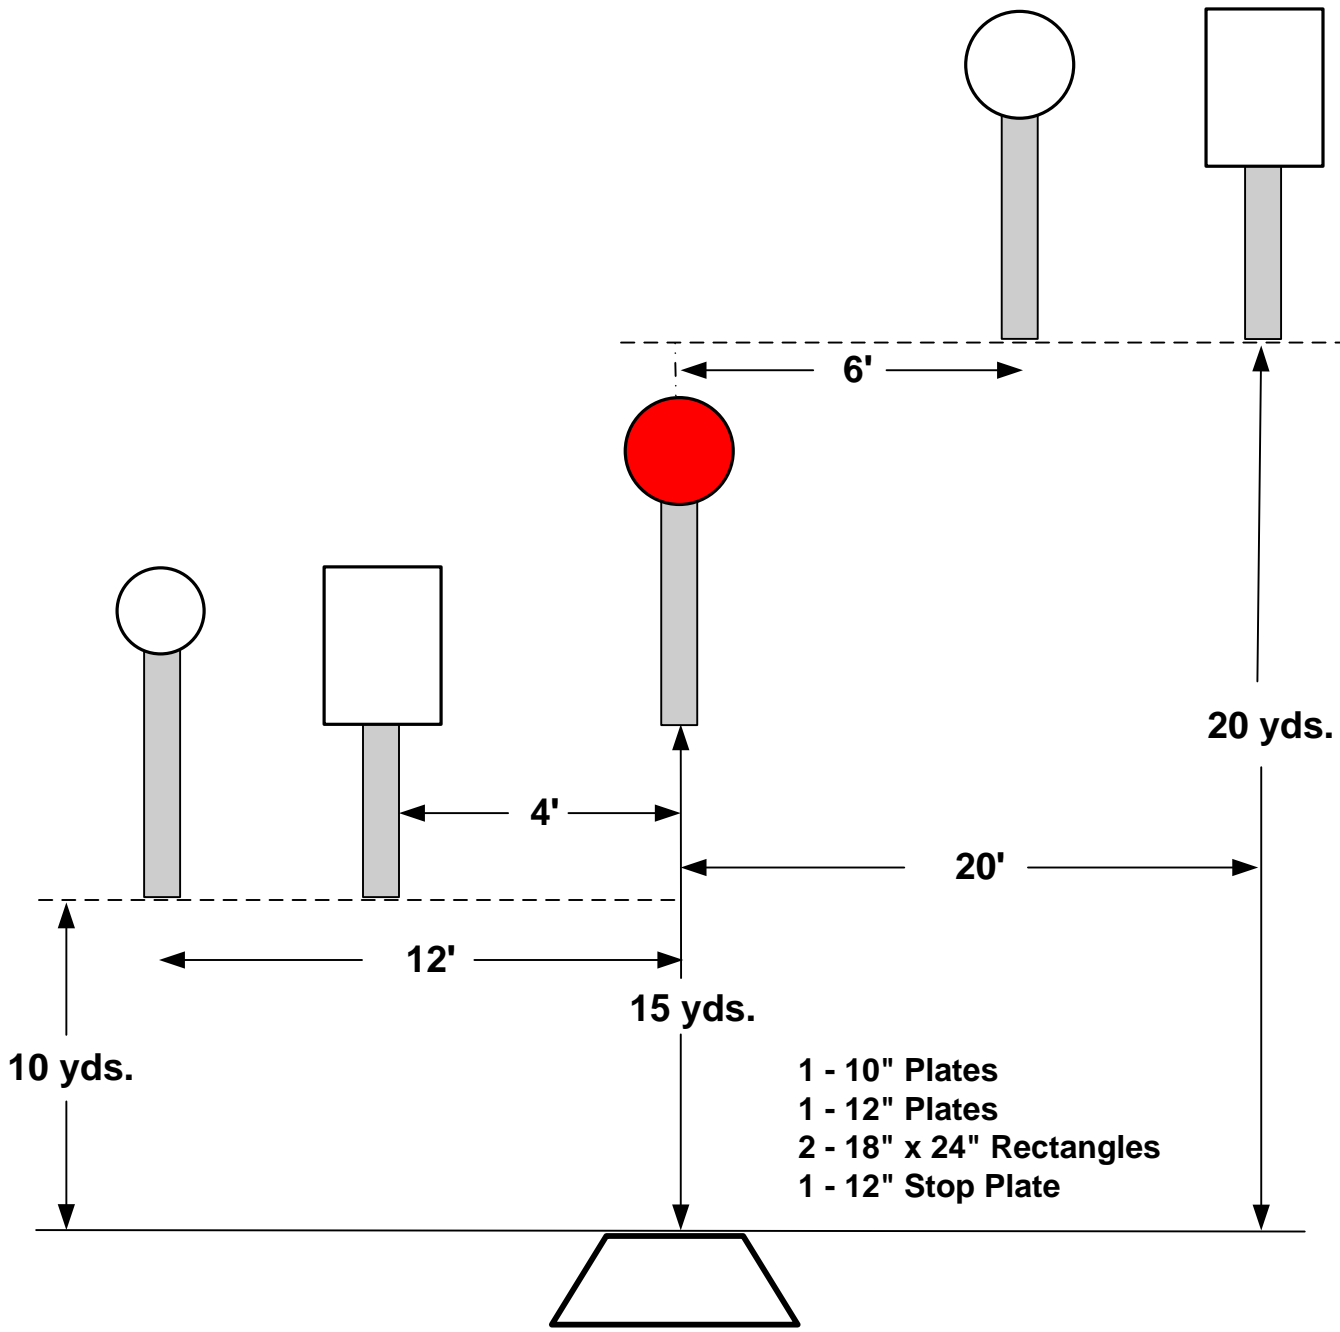

SMOKE & HOPE

SHOWDOWN

OUTER LIMITS

4 - 12" Plates
 1 - 18" x 24" Rectangle Stop Plate

SPEED OPTION

- 2 - 10" Plates
- 2 - 12" Plates (6 foot tall)
- 1 - 12" Stop Plate

PENDULUM

4 - 10" Plates
1 - 12" Stop Plate

FIVE TO GO

ROUNDABOUT

ACCELERATOR