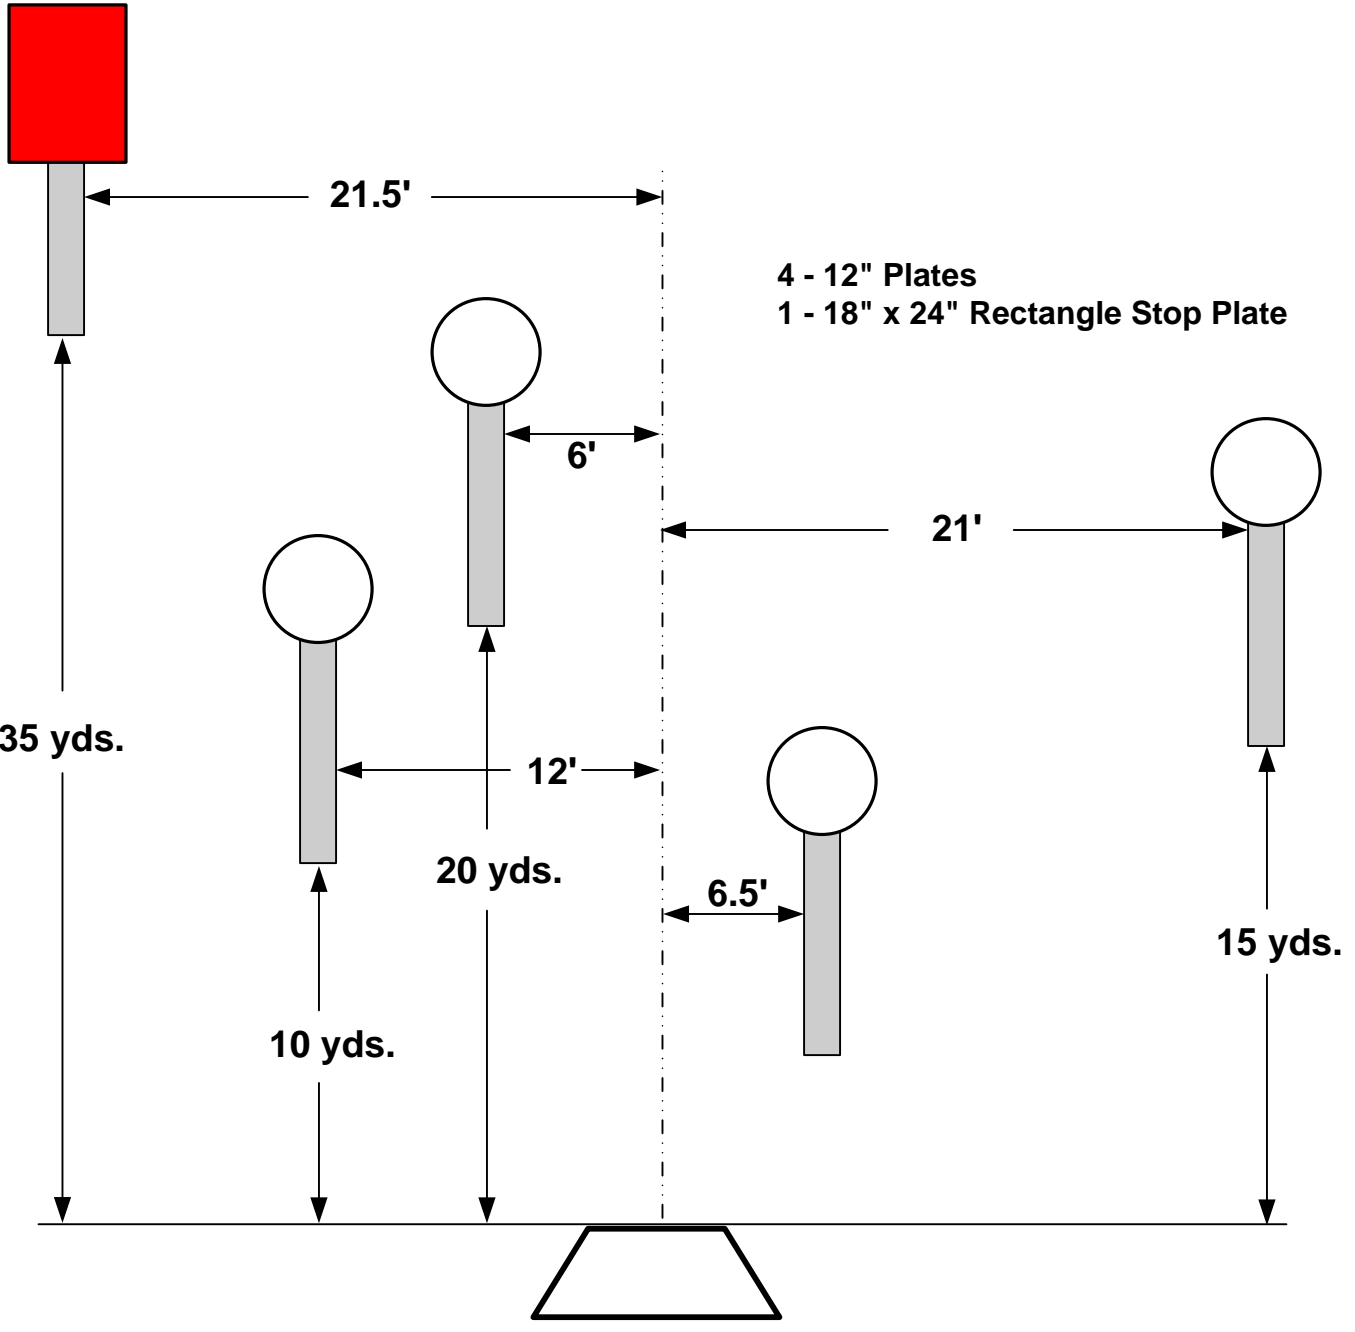

# SHOWDOWN

- 2 - 12" Plates
- 2 - 18" x 24" Rectangles
- 1 - 12" Stop Plate

# OUTER LIMITS

4 - 12" Plates  
 1 - 18" x 24" Rectangle Stop Plate

# SPEED OPTION

- 2 - 10" Plates
- 2 - 12" Plates (6 foot tall)
- 1 - 12" Stop Plate

# PENDULUM

4 - 10" Plates  
1 - 12" Stop Plate