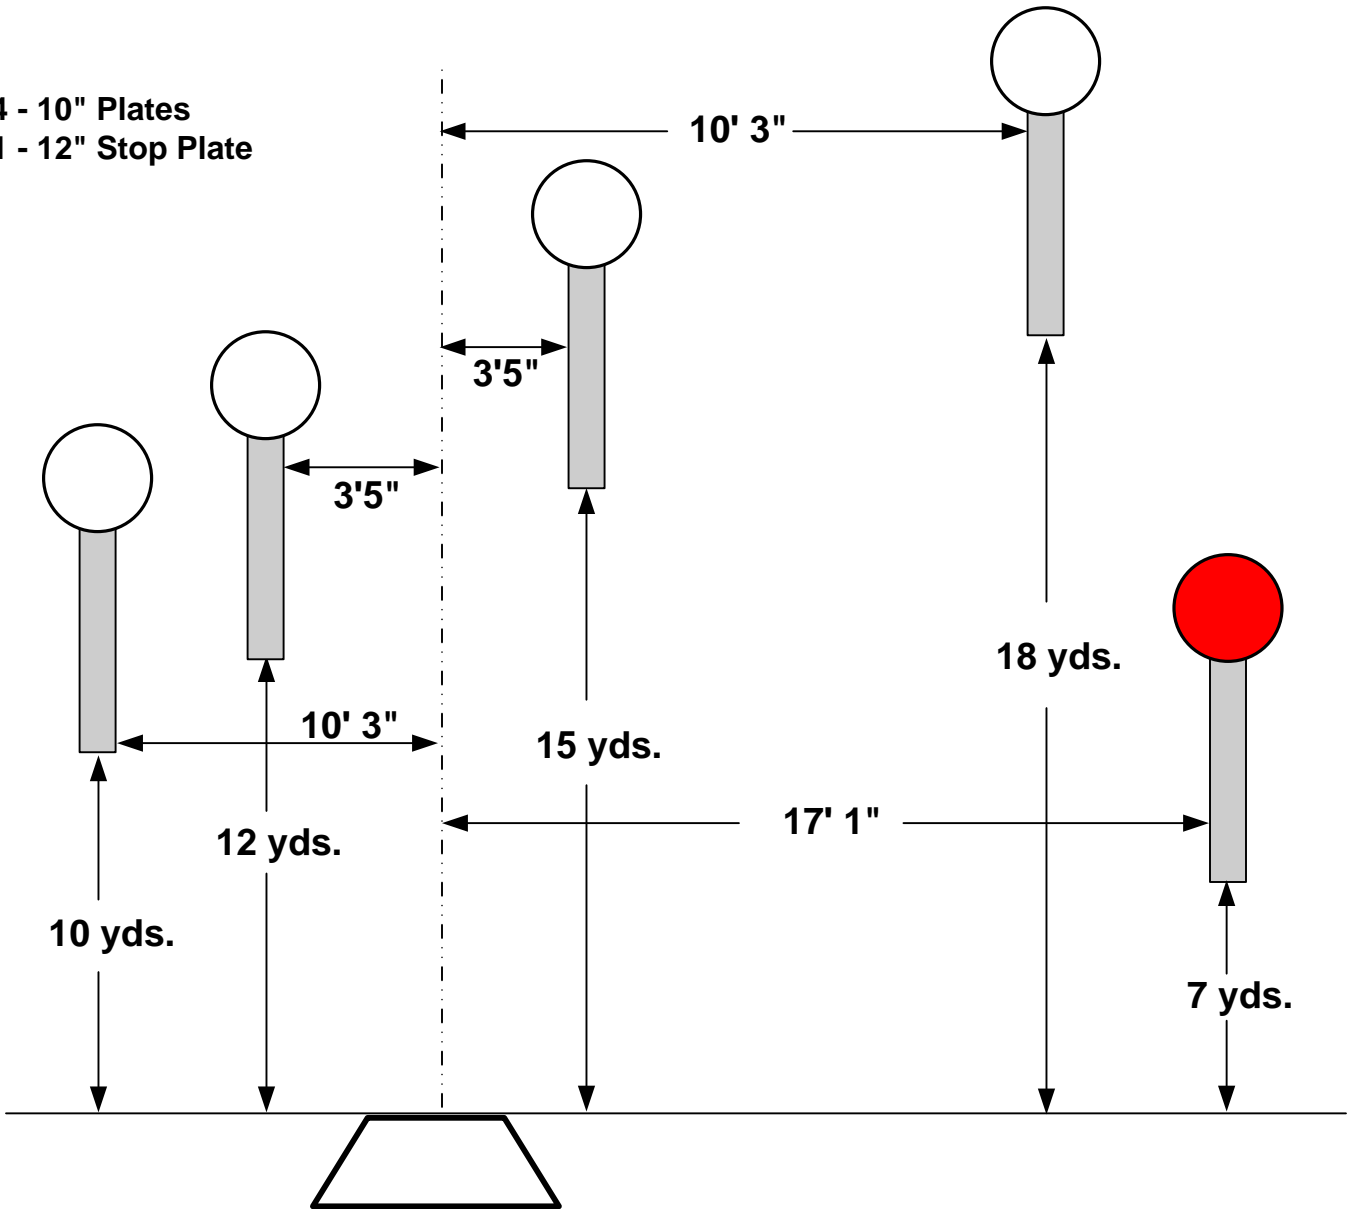

SMOKE & HOPE

SHOWDOWN

OUTER LIMITS

4 - 12" Plates
 1 - 18" x 24" Rectangle Stop Plate

SPEED OPTION

- 2 - 10" Plates
- 2 - 12" Plates (6 foot tall)
- 1 - 12" Stop Plate

PENDULUM

4 - 10" Plates
1 - 12" Stop Plate

FIVE TO GO

ROUNDABOUT

ACCELERATOR