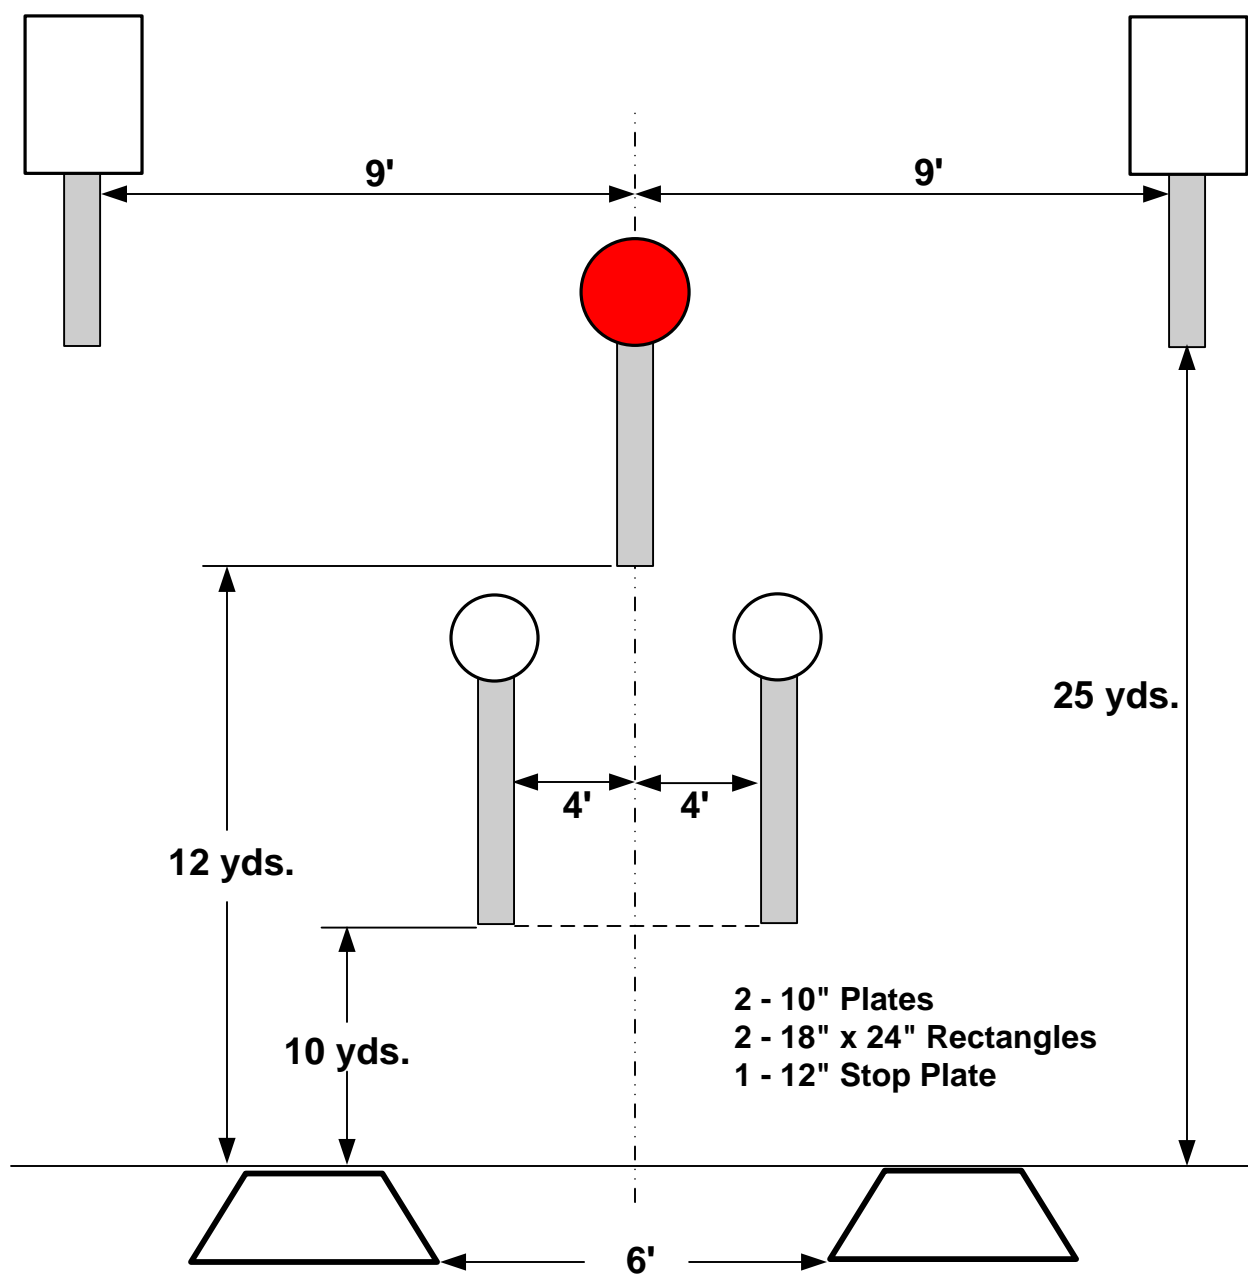

# SHOWDOWN

- 2 - 12" Plates
- 2 - 18" x 24" Rectangles
- 1 - 12" Stop Plate

# OUTER LIMITS

4 - 12" Plates  
 1 - 18" x 24" Rectangle Stop Plate

# SPEED OPTION

- 2 - 10" Plates
- 2 - 12" Plates (6 foot tall)
- 1 - 12" Stop Plate

# PENDULUM

4 - 10" Plates  
1 - 12" Stop Plate