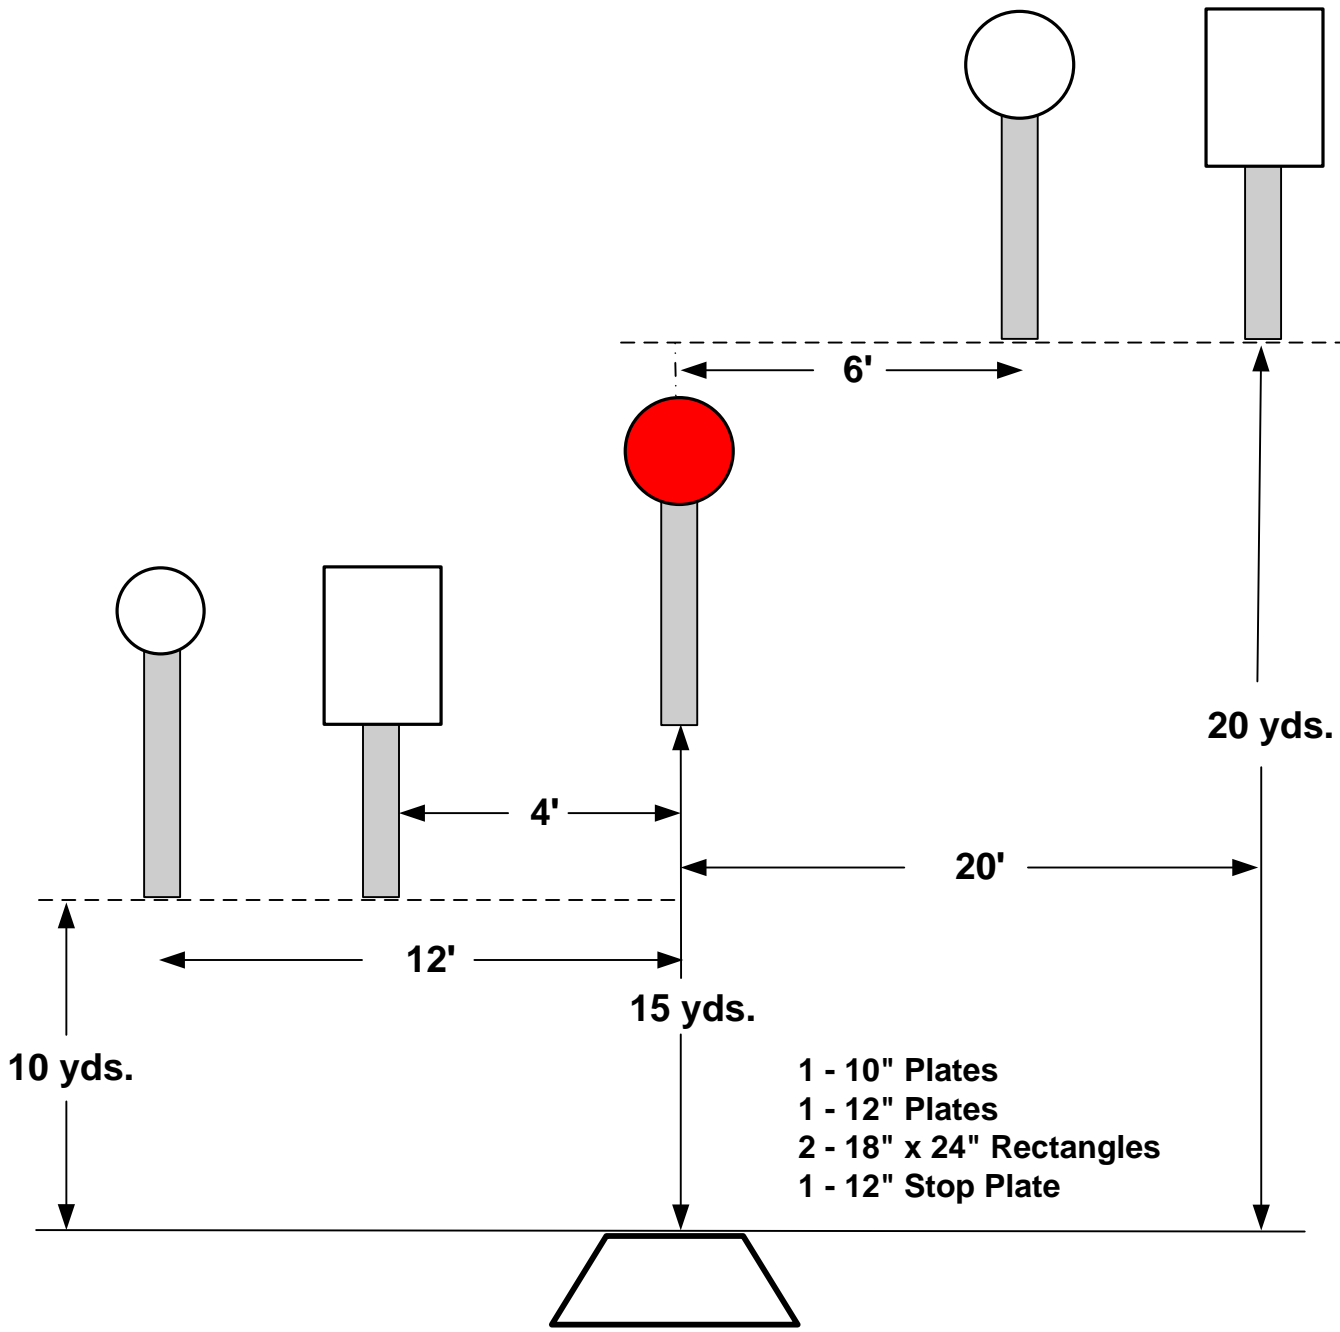

ACCELERATOR